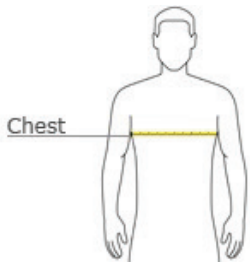

BELLA + CANVAS® UNISEX HEATHER CVC SHORT SLEEVE TEE

BC3001CVC

COUNTRY COOL

- Retail fit
- Tear-away label
- Side seamed
- Shoulder taping
- Athletic Heather/Black Heather: 4.2-ounce, 90/10 Airlume combed and ring spun cotton/poly, 32 singles
- Heather CVC/Solid CVC Blend Colors: 52/48 Airlume combed and ring spun cotton/poly
- Prism: 99/1 Airlume combed and ring spun cotton/poly

front

back

CARE INSTRUCTIONS

Machine wash warm, inside out, with like colors. Only nonchlorine bleach. Tumble dry low. Medium iron. Do not iron decoration. Do not dry clean.

HOW TO MEASURE

CHEST WIDTH

Measure under the arm and around the fullest part of the chest with arms down, keeping tape horizontal.

SIZE CHART

	XS	S	M	L	XL	2XL	3XL	4XL
Chest	31-34	34-37	38-41	42-45	46-49	50-53	54-57	58-61

COLORS

Heather
Slate

Heather True
Royal