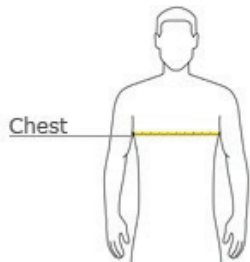

# COUNTRY COOL

- Retail fit
- Tear-away label
- Side seamed
- Shoulder taping
- Athletic Heather/Black Heather: 4.2-ounce, 90/10 Airlume combed and ring spun cotton/poly, 32 singles
- Heather CVC/Solid CVC Blend Colors: 52/48 Airlume combed and ring spun cotton/poly
- Prism: 99/1 Airlume combed and ring spun cotton/poly

front

back

## HOW TO MEASURE

### CHEST WIDTH

Measure under the arm and around the fullest part of the chest with arms down, keeping tape horizontal.