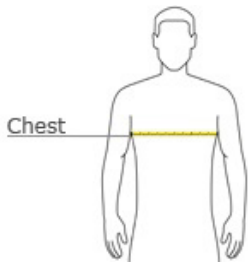

BELLA + CANVAS® UNISEX HEATHER CVC SHORT SLEEVE TEE

BC3001CVC

COUNTRY COOL

- Retail fit
- Tear-away label
- Side seamed
- Shoulder taping
- Athletic Heather/Black Heather: 4.2-ounce, 90/10 Airlume combed and ring spun cotton/poly, 32 singles
- Heather CVC/Solid CVC Blend Colors: 52/48 Airlume combed and ring spun cotton/poly
- Prism: 99/1 Airlume combed and ring spun cotton/poly

front

back

CARE INSTRUCTIONS

Machine wash warm, inside out, with like colors. Only nonchlorine bleach. Tumble dry low. Medium iron. Do not iron decoration. Do not dry clean.

HOW TO MEASURE

CHEST WIDTH

Measure under the arm and around the fullest part of the chest with arms down, keeping tape horizontal.

SIZE CHART

	XS	S	M	L	XL	2XL	3XL	4XL
Chest	31-34	34-37	38-41	42-45	46-49	50-53	54-57	58-61

COLORS

Black Heather