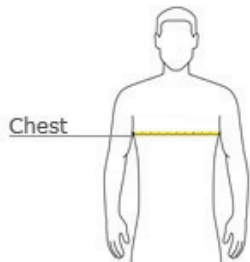

BELLA + CANVAS® UNISEX HEATHER CVC SHORT SLEEVE TEE

BC3001CVC

COUNTRY COOL

- Retail fit
- Tear-away label
- Side seamed
- Shoulder taping
- Athletic Heather/Black Heather: 4.2-ounce, 90/10 Airlume combed and ring spun cotton/poly, 32 singles
- Heather CVC/Solid CVC Blend Colors: 52/48 Airlume combed and ring spun cotton/poly
- Prism: 99/1 Airlume combed and ring spun cotton/poly

front

back

CARE INSTRUCTIONS

Machine wash warm, inside out, with like colors. Only nonchlorine bleach. Tumble dry low. Medium iron. Do not iron decoration. Do not dry clean.

HOW TO MEASURE

CHEST WIDTH

Measure under the arm and around the fullest part of the chest with arms down, keeping tape horizontal.

SIZE CHART

	XS	S	M	L	XL	2XL	3XL	4XL
Chest	31-34	34-37	38-41	42-45	46-49	50-53	54-57	58-61

COLORS

Solid White
Blend